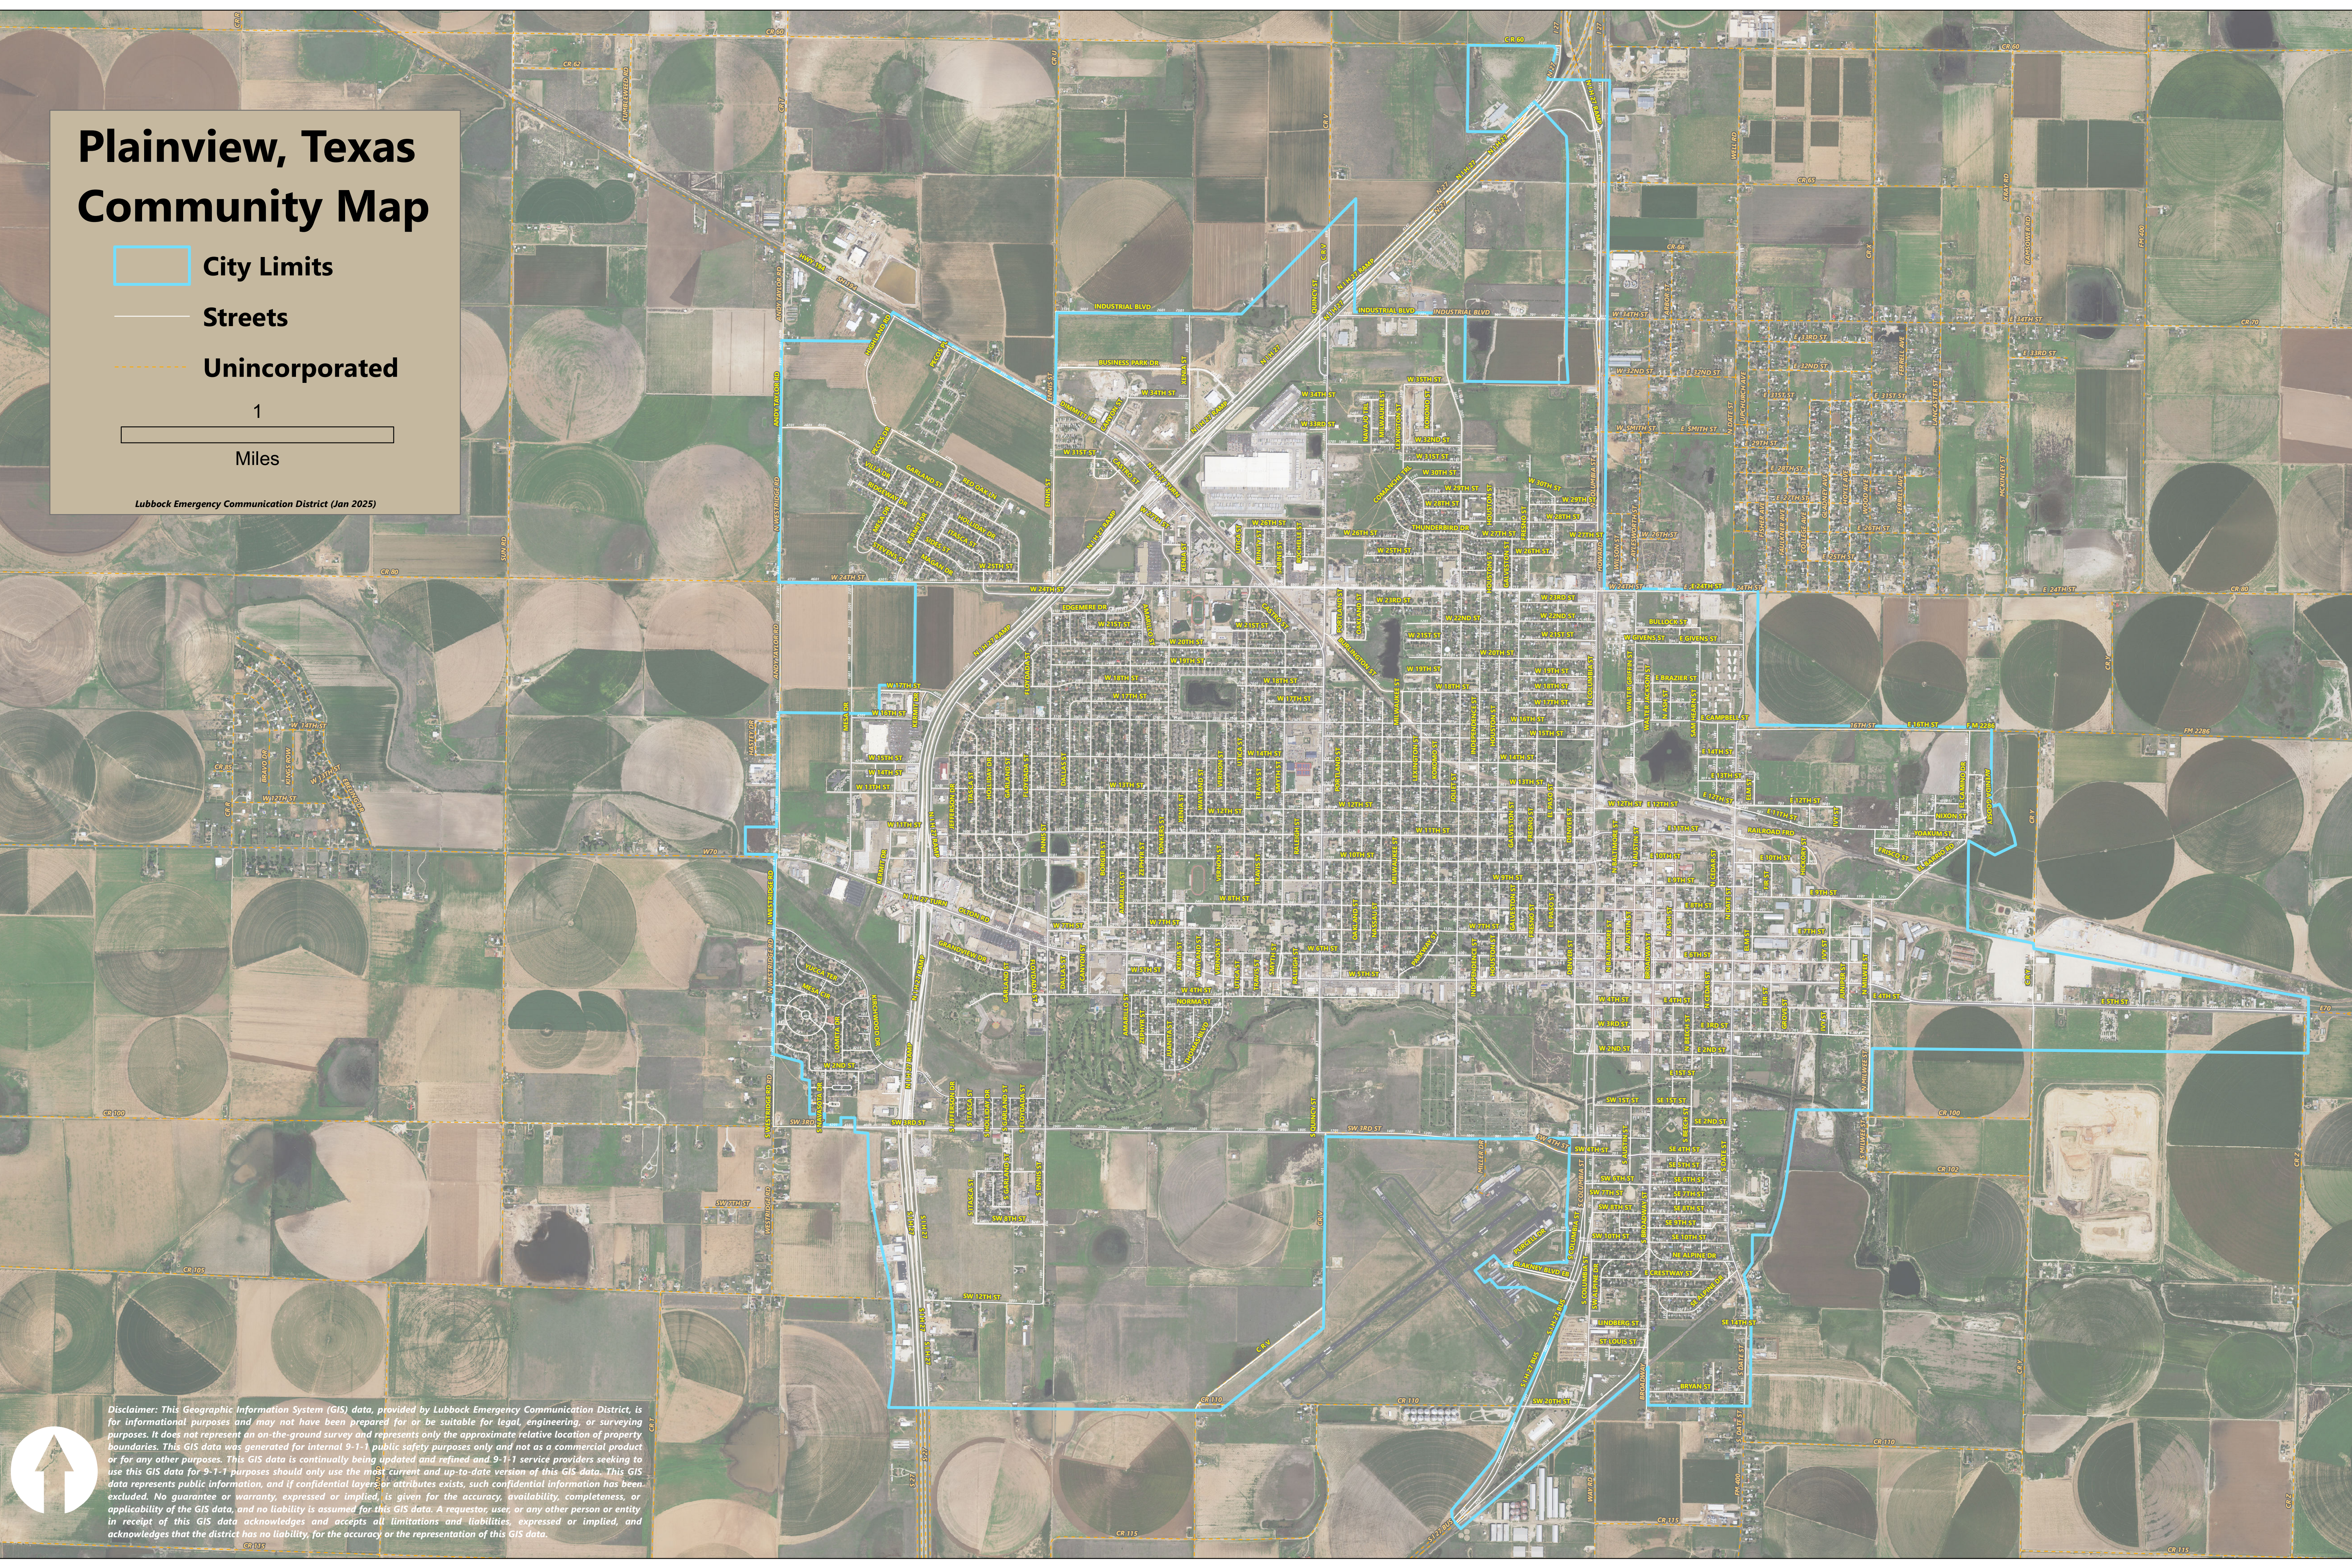

Lubbock Emergency Communication District (Jan 2025)